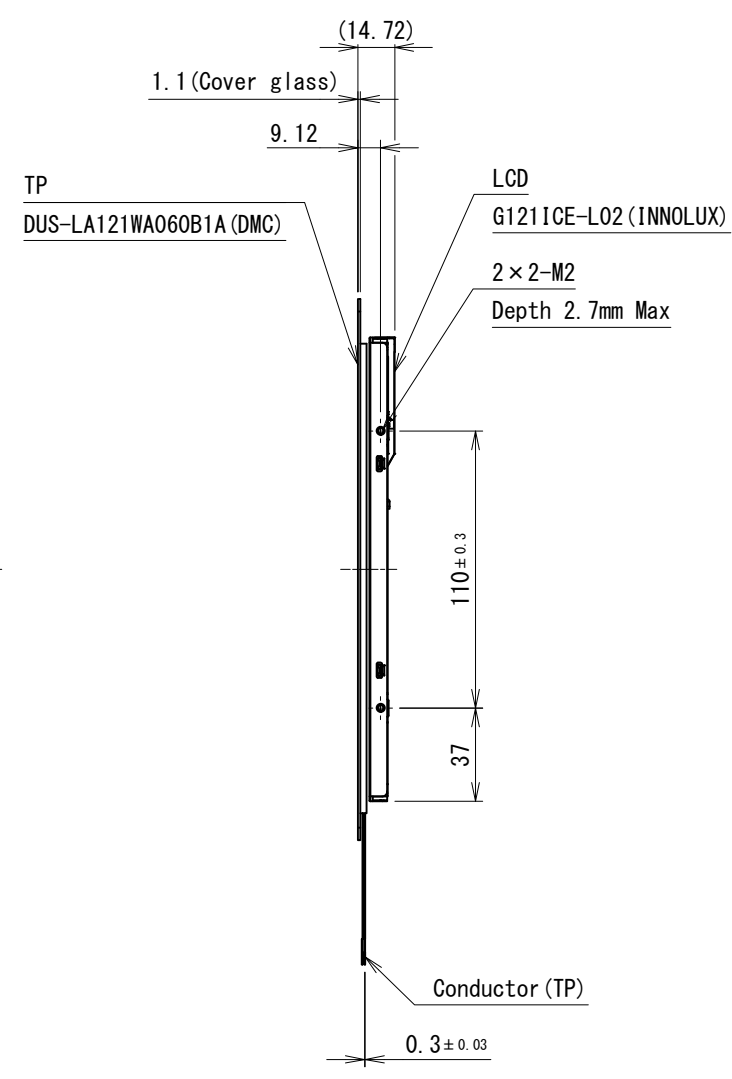

## Product Outline: TK-SPA121WX-01, 12.1inch-wide PCAP Touch Module

Item	Specification		
	Display Size (Resolution)	Touch Panel Technology	Series
TK-SPA121WX-01	12.1" (WXGA)	PCAP	Simple set

### 1 Assembly

Item	Specification	Manufacturer	Product model
LCD	12.1"	Innolux	G121ICE-L02
Touch Panel	PCAP	DMC	DUS-LA121WA060B1A
Touch Controller	-	DMC	DUS2200A

### 2 Outline Specifications

Item		Specification	Unit	
Display	Display Device	12.1" TFT LCD	-	
	Display Area (Active area)	261.12(W)×163.2(H)	mm	
	Resolution	1280(W)×800(H)	-	
	Pixel Pitch	0.308(W)×0.308(H)	mm	
	Support Color	Approx. 26K/16.77M	color	
	Luminance (Typ.)	400 (LCD only) 350(With touch panel)	cd/m <sup>2</sup>	
	Viewing Angle (Typ.)	Vertical	88 / 88 (Upper/Lower)	deg.
		Horizontal	88 / 88 (Left/Right)	
	Interface	LVDS (18/24bit)	-	
	Backlight	LED, Backlight driver included	-	
Backlight life*1	Min 50,000	hour		
Touch panel	Touch Panel Technology	Projected capacitive touch panel	-	
	Input	Finger	-	
	Number of Multi-touch Points	5 points	-	
	I/F	USB 2.0	-	
	Supported OS	Windows XP/7/8/8.1/10(DMT-DD) Linux	-	
	Operating Life (Input by finger)	50 million	time	
Module	Bonding Method	Air-gap bonding	-	
	External Dimensions (Protruding parts not included.)	279.1(W)×188.7(H)×13.47(D)	mm	
	Operating Temperature	-20 ~ 70	°C	

- NOTES
1. タッチ方式：投影型静電容量方式
  2. ガラス：厚さ1.1mm
  3. LCD Connector CN1：187114-30091 (P2)
  4. 指示無き寸法公差は、±0.5mmとする。

製図日 ISSUED	2021.04.06	部署 SECTION	Technical Dept.	尺度 SCALE	CAD登録名 CAD FILE NAME	OUTLINE_TK-SPA121WX-01	RoHS対応品 RoHS compliant
承認 APPROVED		検図 CHECKED		1:3	製品名 MODEL	TK-SPA121WX-01	
		製図 DRAWN		単位 UNIT	図名 TITLE	OUTLINE	ページ PAGE
T.Okada	S.Yoshimoto	M.Mitani	M.Mitani	mm			1 / 1
 株式会社 シーズウェア			A3		図番 DWG No.	SM3-002241-10	