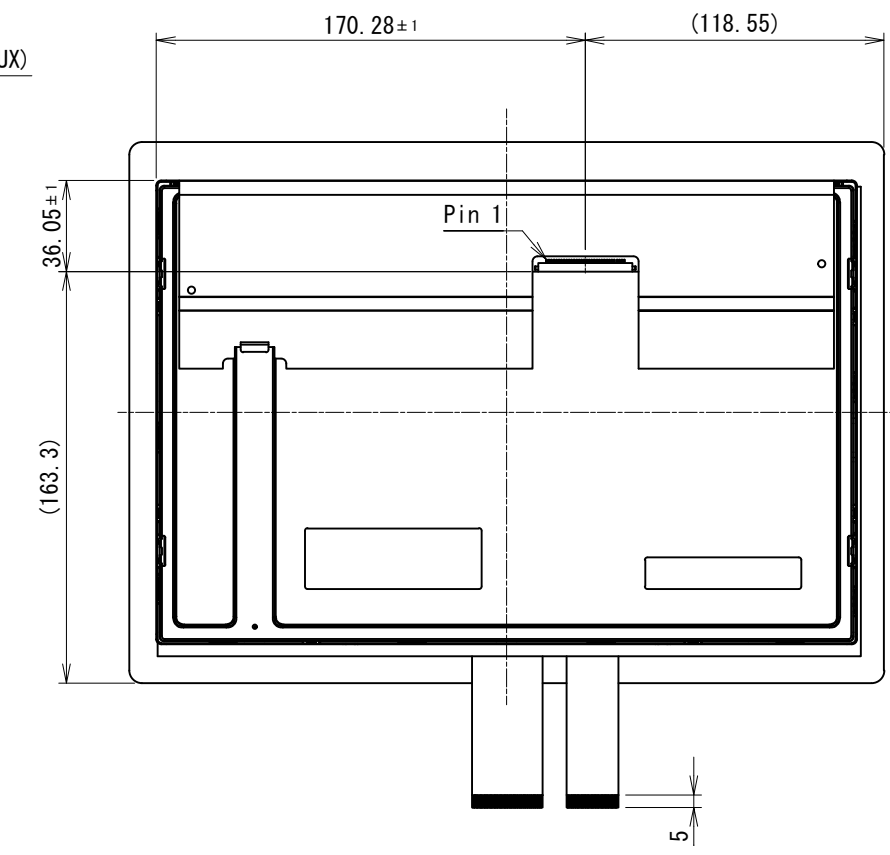

## Product Outline: TK-SPA121WX-01, 12.1inch-wide PCAP Touch Module

Item	Specification		
	Display Size (Resolution)	Touch Panel Technology	Series
TK-SPA121WX-01	12.1" (WXGA)	PCAP	Simple set

### 1 Assembly

Item	Specification	Manufacturer	Product model
LCD	12.1"	Innolux	G121ICE-L02
Touch Panel	PCAP	DMC	DUS-LA121WA060B1A
Touch Controller	-	DMC	DUS2200A

### 2 Outline Specifications

Item		Specification	Unit	
Display	Display Device	12.1" TFT LCD	-	
	Display Area (Active area)	261.12(W)×163.2(H)	mm	
	Resolution	1280(W)×800(H)	-	
	Pixel Pitch	0.308(W)×0.308(H)	mm	
	Support Color	Approx. 26K/16.77M	color	
	Luminance (Typ.)	400 (LCD only) 350(With touch panel)	cd/m <sup>2</sup>	
	Viewing Angle (Typ.)	Vertical	88 / 88 (Upper/Lower)	deg.
		Horizontal	88 / 88 (Left/Right)	
	Interface	LVDS (18/24bit)	-	
	Backlight	LED, Backlight driver included	-	
Backlight life*1	Min 50,000	hour		
Touch panel	Touch Panel Technology	Projected capacitive touch panel	-	
	Input	Finger	-	
	Number of Multi-touch Points	5 points	-	
	I/F	USB 2.0	-	
	Supported OS	Windows XP/7/8/8.1/10(DMT-DD) Linux	-	
	Operating Life (Input by finger)	50 million	time	
Module	Bonding Method	Air-gap bonding	-	
	External Dimensions (Protruding parts not included.)	279.1(W)×188.7(H)×13.47(D)	mm	
	Operating Temperature	-20 ~ 70	°C	

- NOTES
1. タッチ方式：投影型静電容量方式
  2. ガラス：厚さ1.1mm
  3. LCD Connector CN1：187114-30091 (P2)
  4. 指示無き寸法公差は、±0.5mmとする。

製図日 ISSUED	2021.04.06	部署 SECTION	Technical Dept.	尺度 SCALE	CAD登録名 CAD FILE NAME	OUTLINE_TK-SPA121WX-01	RoHS対応品 RoHS compliant
承認 APPROVED		検図 CHECKED		1:3	製品名 MODEL	TK-SPA121WX-01	
		製図 DRAWN		単位 UNIT	図名 TITLE	OUTLINE	ページ PAGE
T.Okada	S.Yoshimoto	M.Mitani	M.Mitani	mm			1 / 1
 株式会社 シーズウェア			A3		図番 DWG No.	SM3-002241-10	