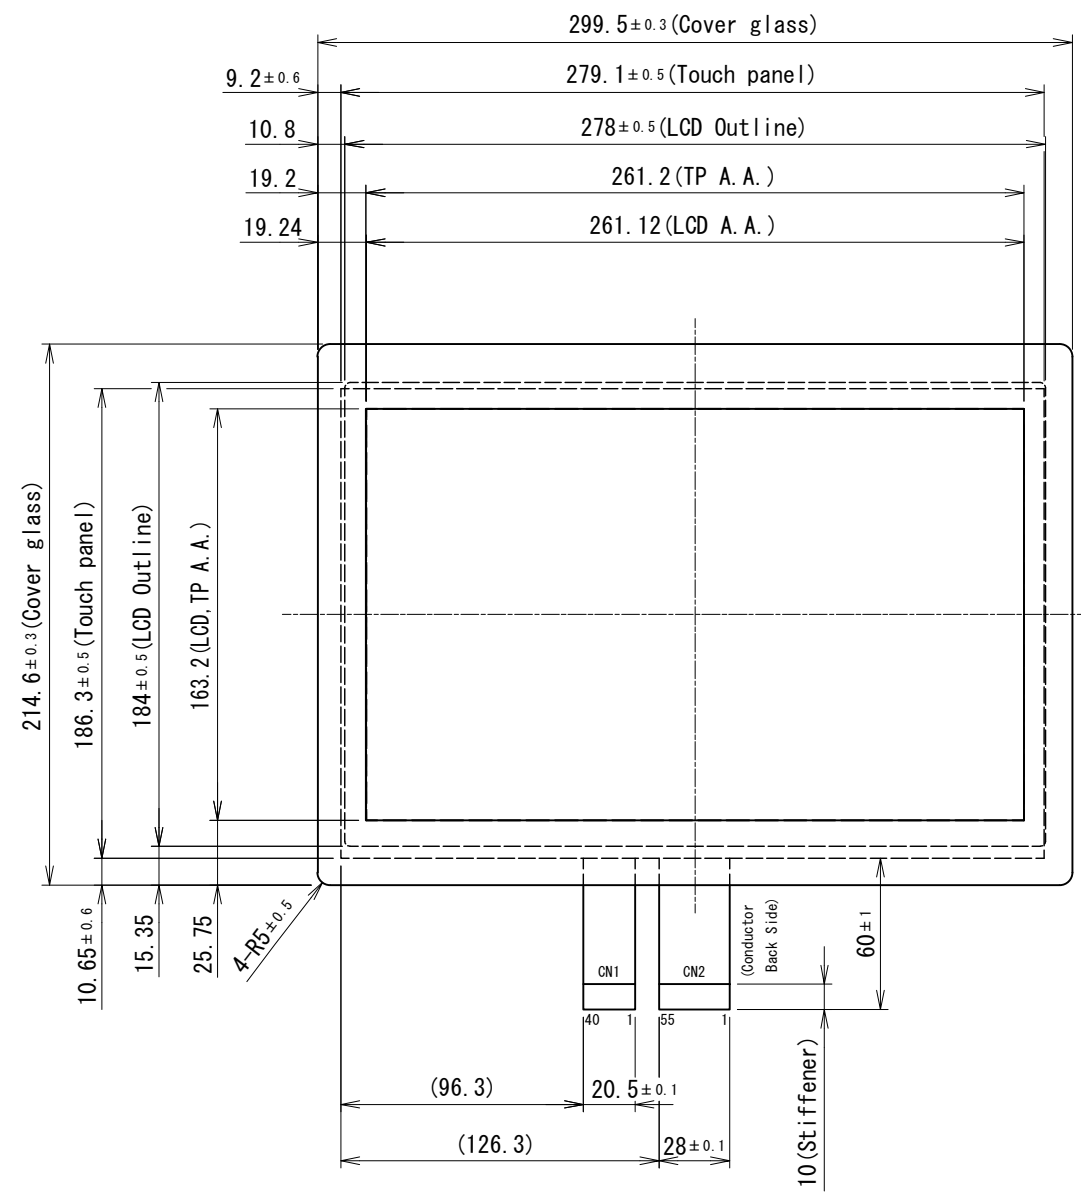

## Product Outline: TK-SPA121WX-01, 12.1inch-wide PCAP Touch Module

Item	Specification		
	Display Size (Resolution)	Touch Panel Technology	Series
TK-SPA121WX-01	12.1" (WXGA)	PCAP	Simple set

### 1 Assembly

Item	Specification	Manufacturer	Product model
LCD	12.1"	Innolux	G121ICE-L02
Touch Panel	PCAP	DMC	DUS-LA121WA060B1A
Touch Controller	-	DMC	DUS2200A

### 2 Outline Specifications

Item		Specification	Unit	
Display	Display Device	12.1" TFT LCD	-	
	Display Area (Active area)	261.12(W)×163.2(H)	mm	
	Resolution	1280(W)×800(H)	-	
	Pixel Pitch	0.308(W)×0.308(H)	mm	
	Support Color	Approx. 26K/16.77M	color	
	Luminance (Typ.)	400 (LCD only) 350(With touch panel)	cd/m <sup>2</sup>	
	Viewing Angle (Typ.)	Vertical	88 / 88 (Upper/Lower)	deg.
		Horizontal	88 / 88 (Left/Right)	
	Interface	LVDS (18/24bit)	-	
	Backlight	LED, Backlight driver included	-	
Backlight life*1	Min 50,000	hour		
Touch panel	Touch Panel Technology	Projected capacitive touch panel	-	
	Input	Finger	-	
	Number of Multi-touch Points	5 points	-	
	I/F	USB 2.0	-	
	Supported OS	Windows XP/7/8/8.1/10(DMT-DD) Linux	-	
	Operating Life (Input by finger)	50 million	time	
Module	Bonding Method	Air-gap bonding	-	
	External Dimensions (Protruding parts not included.)	279.1(W)×188.7(H)×13.47(D)	mm	
	Operating Temperature	-20 ~ 70	°C	

- NOTES
1. タッチ方式：投影型静電容量方式
  2. ガラス：厚さ1.1mm
  3. LCD Connector CN1：187114-30091 (P2)
  4. 指示無き寸法公差は、±0.5mmとする。

製図日 ISSUED	2021.04.06	部署 SECTION	Technical Dept.	尺度 SCALE	CAD登録名 CAD FILE NAME	OUTLINE_TK-SPA121WX-01	RoHS対応品 RoHS compliant
承認 APPROVED		検図 CHECKED		1:3	製品名 MODEL	TK-SPA121WX-01	
		製図 DRAWN		単位 UNIT	図名 TITLE	OUTLINE	ページ PAGE
T.Okada	S.Yoshimoto	M.Mitani	M.Mitani	mm			1 / 1
 株式会社 シーズウェア			A3		図番 DWG No.	SM3-002241-10	