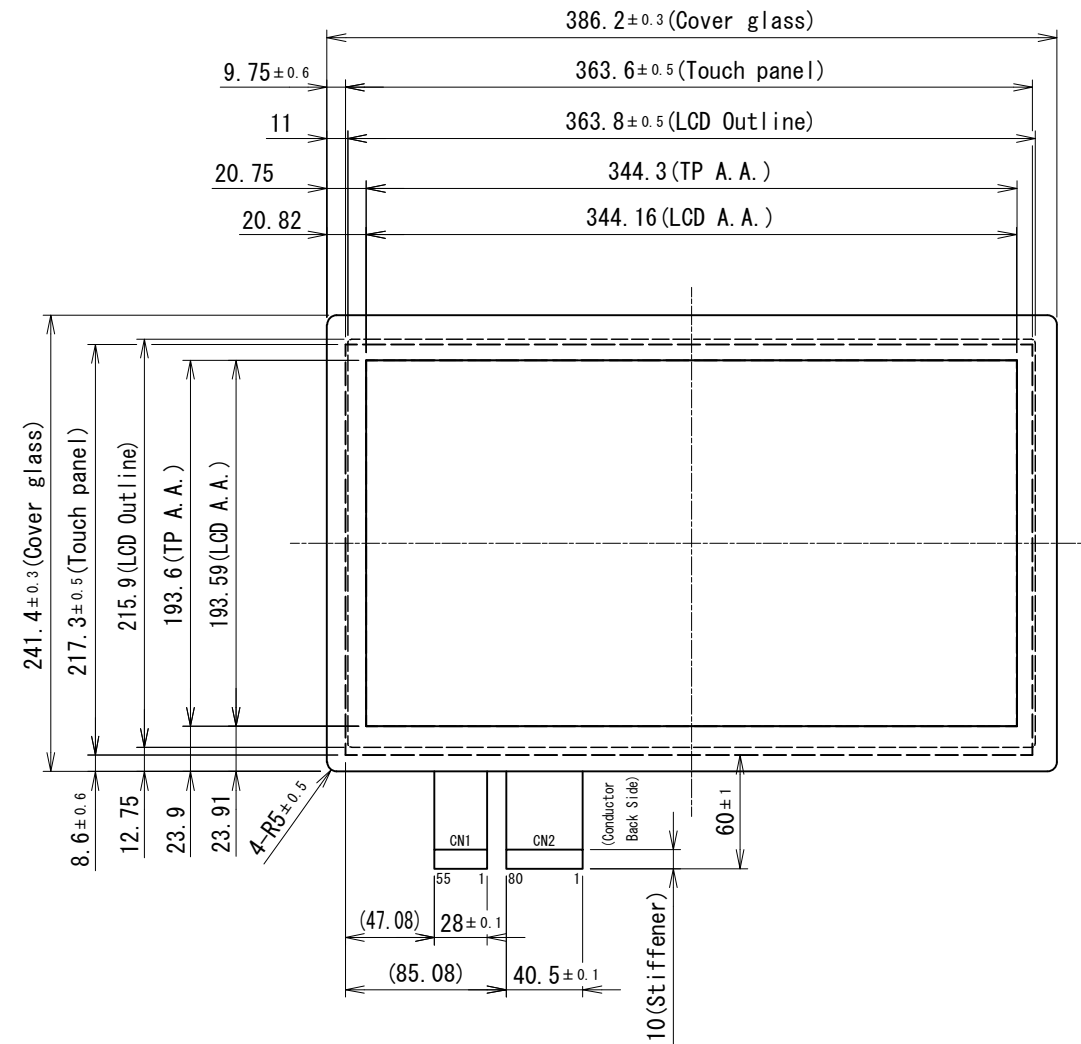

Product Outline: TK-SPA156FH-01, 15.6inch-wide PCAP Touch Module

Item	Specification		
	Display size (Resolution)	Touch Panel Technology	Series
TK-SPA156FH-01	15.6" (FHD)	PCAP	Simple set

1 Assembly

Item	Specification	Manufacturer	Product model
LCD	15.6"	Data Image	FG150690DSSWPG01
Touch Panel	PCAP	DMC	DUS-LA156WA060A1A
Touch Controller	-	DMC	DUS3200

2 Outline Specifications

Item		Specification	Unit	
Display	Display Device	15.6" TFT LCD	-	
	Display Area (Active Area)	344.16(W)×193.59(H)	mm	
	Resolution	1920(W)×1080(H)	-	
	Pixel Pitch	0.179(W)×0.179(H)	mm	
	Support Color	Approx. 16.77M	color	
	Luminance (Typ.)	450 (LCD only) 400(With touch panel)	cd/m ²	
	Viewing Angle (Typ.)	Vertical	85 / 85 (Upper/Lower)	deg.
		Horizontal	85 / 85 (Left/Right)	
	Interface	DUAL LVDS (24bit)	-	
	Backlight	LED, Backlight driver included	-	
Backlight life*1	Typ. 50,000	hour		
Touch panel	Touch Panel Technology	Projected capacitive touch panel	-	
	Input	Finger	-	
	Number of Multi-touch Points	5 points	-	
	I/F	USB 2.0	-	
	Supported OS	Windows XP/7/8/8.1/10(DMT-DD) Linux	-	
	Operating Life (input by finger)	50 million	time	
Module	Bonding Method	Air-gap bonding	-	
	External Dimensions (Protruding parts not included.)	386.2(W)×241.4(H)×14.02(D)	mm	
	Operating Temperature	-20 ~ 80	°C	

- NOTES
1. タッチ方式：投影型静電容量方式
 2. カバーガラス：厚さ1.1mm
 3. LCD Connector CN1：20455-040E-76(I-PEX) or equivalent
 4. 指示無き寸法公差は、±0.5mmとする。

製図日 ISSUED	2021.03.18	部署 SECTION	Technical Dept.	尺度 SCALE	CAD登録名 CAD FILE NAME	OUTLINE_TK-SPA156FH-01	RoHS対応品 RoHS compliant
承認 APPROVED		検図 CHECKED		1:4	製品名 MODEL	TK-SPA156FH-01	
		製図 DRAWN		単位 UNIT	図名 TITLE	OUTLINE	ページ PAGE
T.Okada	S.Yoshimoto	M.Mitani	M.Mitani	mm			1 / 1
 株式会社 シーズウェア			A3		図番 DWG No.	SM3-002245-10	