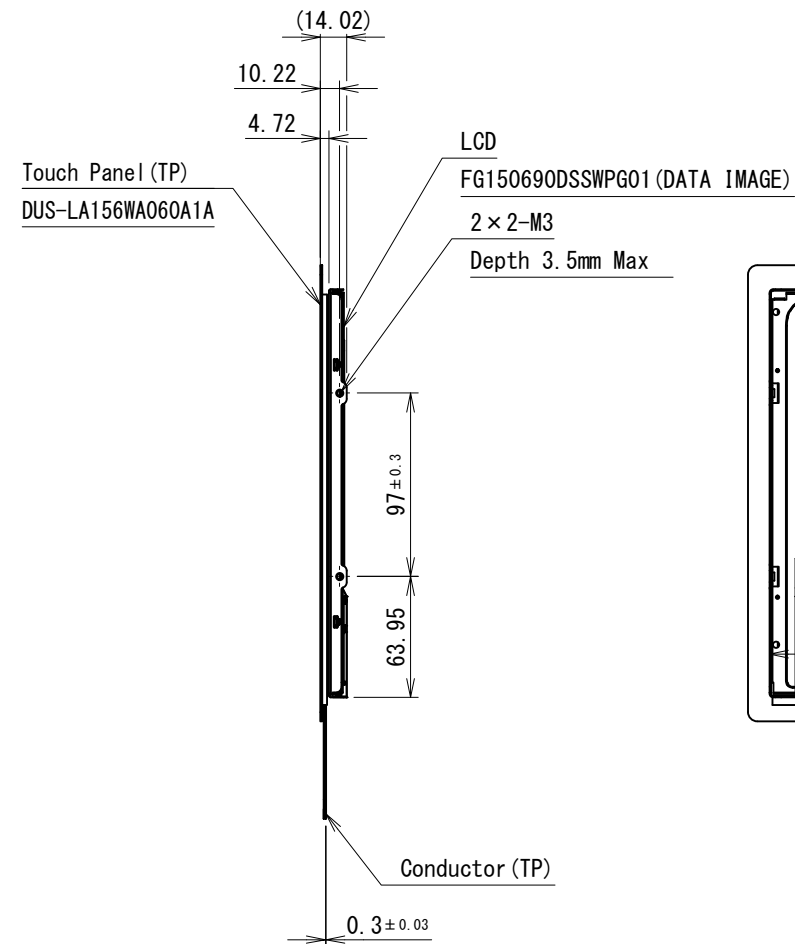

Product Outline: TK-SPA156FH-01, 15.6inch-wide PCAP Touch Module

Item	Specification		
	Display size (Resolution)	Touch Panel Technology	Series
TK-SPA156FH-01	15.6" (FHD)	PCAP	Simple set

1 Assembly

Item	Specification	Manufacturer	Product model
LCD	15.6"	Data Image	FG150690DSSWPG01
Touch Panel	PCAP	DMC	DUS-LA156WA060A1A
Touch Controller	-	DMC	DUS3200

2 Outline Specifications

Item		Specification	Unit	
Display	Display Device	15.6" TFT LCD	-	
	Display Area (Active Area)	344.16(W)×193.59(H)	mm	
	Resolution	1920(W)×1080(H)	-	
	Pixel Pitch	0.179(W)×0.179(H)	mm	
	Support Color	Approx. 16.77M	color	
	Luminance (Typ.)	450 (LCD only) 400(With touch panel)	cd/m ²	
	Viewing Angle (Typ.)	Vertical	85 / 85 (Upper/Lower)	deg.
		Horizontal	85 / 85 (Left/Right)	
	Interface	DUAL LVDS (24bit)	-	
	Backlight	LED, Backlight driver included	-	
Backlight life*1	Typ. 50,000	hour		
Touch panel	Touch Panel Technology	Projected capacitive touch panel	-	
	Input	Finger	-	
	Number of Multi-touch Points	5 points	-	
	I/F	USB 2.0	-	
	Supported OS	Windows XP/7/8/8.1/10(DMT-DD) Linux	-	
	Operating Life (input by finger)	50 million	time	
Module	Bonding Method	Air-gap bonding	-	
	External Dimensions (Protruding parts not included.)	386.2(W)×241.4(H)×14.02(D)	mm	
	Operating Temperature	-20 ~ 80	°C	

- NOTES
1. タッチ方式：投影型静電容量方式
 2. カバーガラス：厚さ1.1mm
 3. LCD Connector CN1：20455-040E-76(I-PEX) or equivalent
 4. 指示無き寸法公差は、±0.5mmとする。

製図日 ISSUED	2021.03.18	部署 SECTION	Technical Dept.	尺度 SCALE	CAD登録名 CAD FILE NAME	OUTLINE_TK-SPA156FH-01	RoHS対応品 RoHS compliant
承認 APPROVED		検図 CHECKED		1:4	製品名 MODEL	TK-SPA156FH-01	
		製図 DRAWN		単位 UNIT	図名 TITLE	OUTLINE	ページ PAGE
T.Okada	S.Yoshimoto	M.Mitani	M.Mitani	mm			1 / 1
 株式会社 シーズウェア			A3		図番 DWG No.	SM3-002245-10	