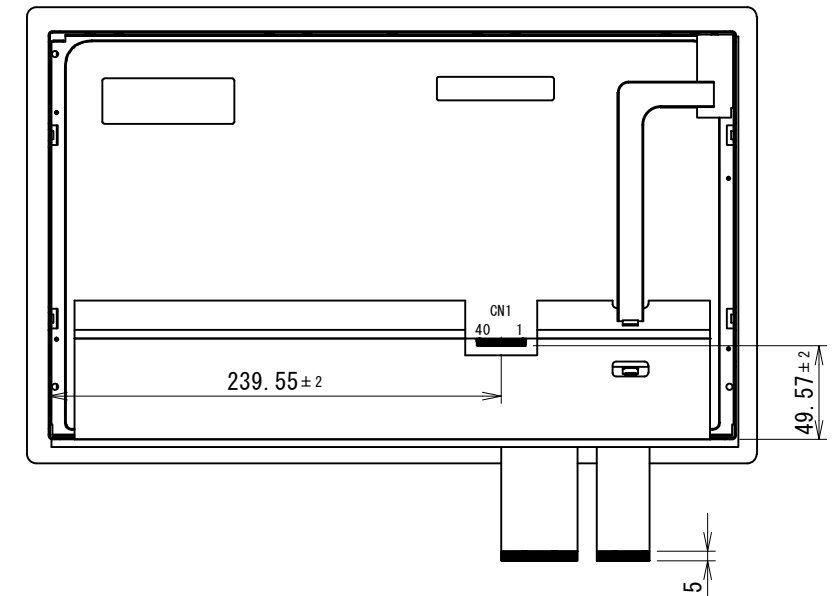

Product Outline: TK-SPA156FH-01, 15.6inch-wide PCAP Touch Module

Item	Specification		
	Display size (Resolution)	Touch Panel Technology	Series
TK-SPA156FH-01	15.6" (FHD)	PCAP	Simple set

1 Assembly

Item	Specification	Manufacturer	Product model
LCD	15.6"	Data Image	FG150690DSSWPG01
Touch Panel	PCAP	DMC	DUS-LA156WA060A1A
Touch Controller	-	DMC	DUS3200

2 Outline Specifications

Item		Specification	Unit	
Display	Display Device	15.6" TFT LCD	-	
	Display Area (Active Area)	344.16(W)×193.59(H)	mm	
	Resolution	1920(W)×1080(H)	-	
	Pixel Pitch	0.179(W)×0.179(H)	mm	
	Support Color	Approx. 16.77M	color	
	Luminance (Typ.)	450 (LCD only) 400(With touch panel)	cd/m ²	
	Viewing Angle (Typ.)	Vertical	85 / 85 (Upper/Lower)	deg.
		Horizontal	85 / 85 (Left/Right)	
	Interface	DUAL LVDS (24bit)	-	
	Backlight	LED, Backlight driver included	-	
Backlight life*1	Typ. 50,000	hour		
Touch panel	Touch Panel Technology	Projected capacitive touch panel	-	
	Input	Finger	-	
	Number of Multi-touch Points	5 points	-	
	I/F	USB 2.0	-	
	Supported OS	Windows XP/7/8/8.1/10(DMT-DD) Linux	-	
	Operating Life (input by finger)	50 million	time	
Module	Bonding Method	Air-gap bonding	-	
	External Dimensions (Protruding parts not included.)	386.2(W)×241.4(H)×14.02(D)	mm	
	Operating Temperature	-20 ~ 80	°C	

- NOTES
1. タッチ方式：投影型静電容量方式
 2. カバーガラス：厚さ1.1mm
 3. LCD Connector CN1：20455-040E-76(I-PEX) or equivalent
 4. 指示無き寸法公差は、±0.5mmとする。

製図日 ISSUED	2021.03.18	部署 SECTION	Technical Dept.	尺度 SCALE	CAD登録名 CAD FILE NAME	OUTLINE_TK-SPA156FH-01	RoHS対応品 RoHS compliant
承認 APPROVED		検図 CHECKED		1:4	製品名 MODEL	TK-SPA156FH-01	
		製図 DRAWN		単位 UNIT	図名 TITLE	OUTLINE	ページ PAGE
T.Okada	S.Yoshimoto	M.Mitani	M.Mitani	mm			1 / 1
 株式会社 シーズウェア			A3		図番 DWG No.	SM3-002245-10	